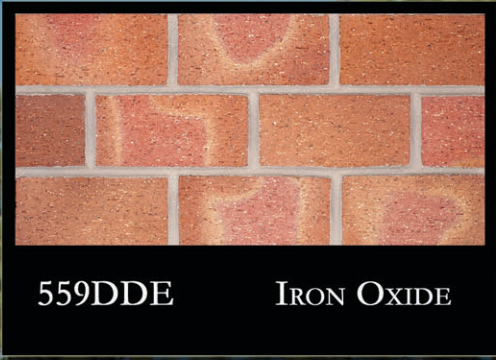

559DDE   IRON OXIDE