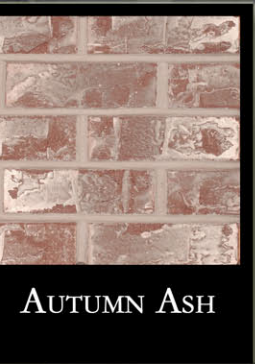

MORNING MIST

576GG

DAKOTA

NEW COLOR!

379GP CHERRY BLOOM

386WP ROSEMOUNT

NEW COLOR!

AUTUMN ASH

This palette illustrates many, but not all, of the gorgeous colors that Summit offers. The long lasting beauty of our clay reflects nature's elegant variations.

Light intensity, shadow, viewing angle and even mortar color can create subtle variations between the photographs and the actual brick.