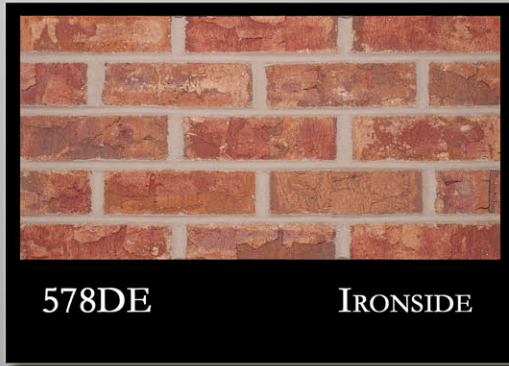

578DE

IRONSIDE