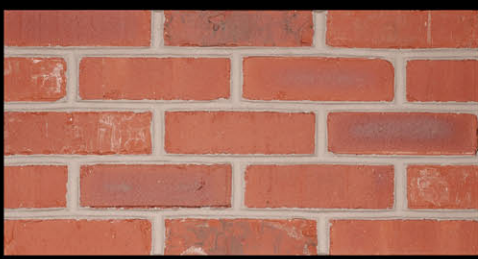

Old Towne Series...

4107TBL

OLD ASPEN

NEW COLOR!